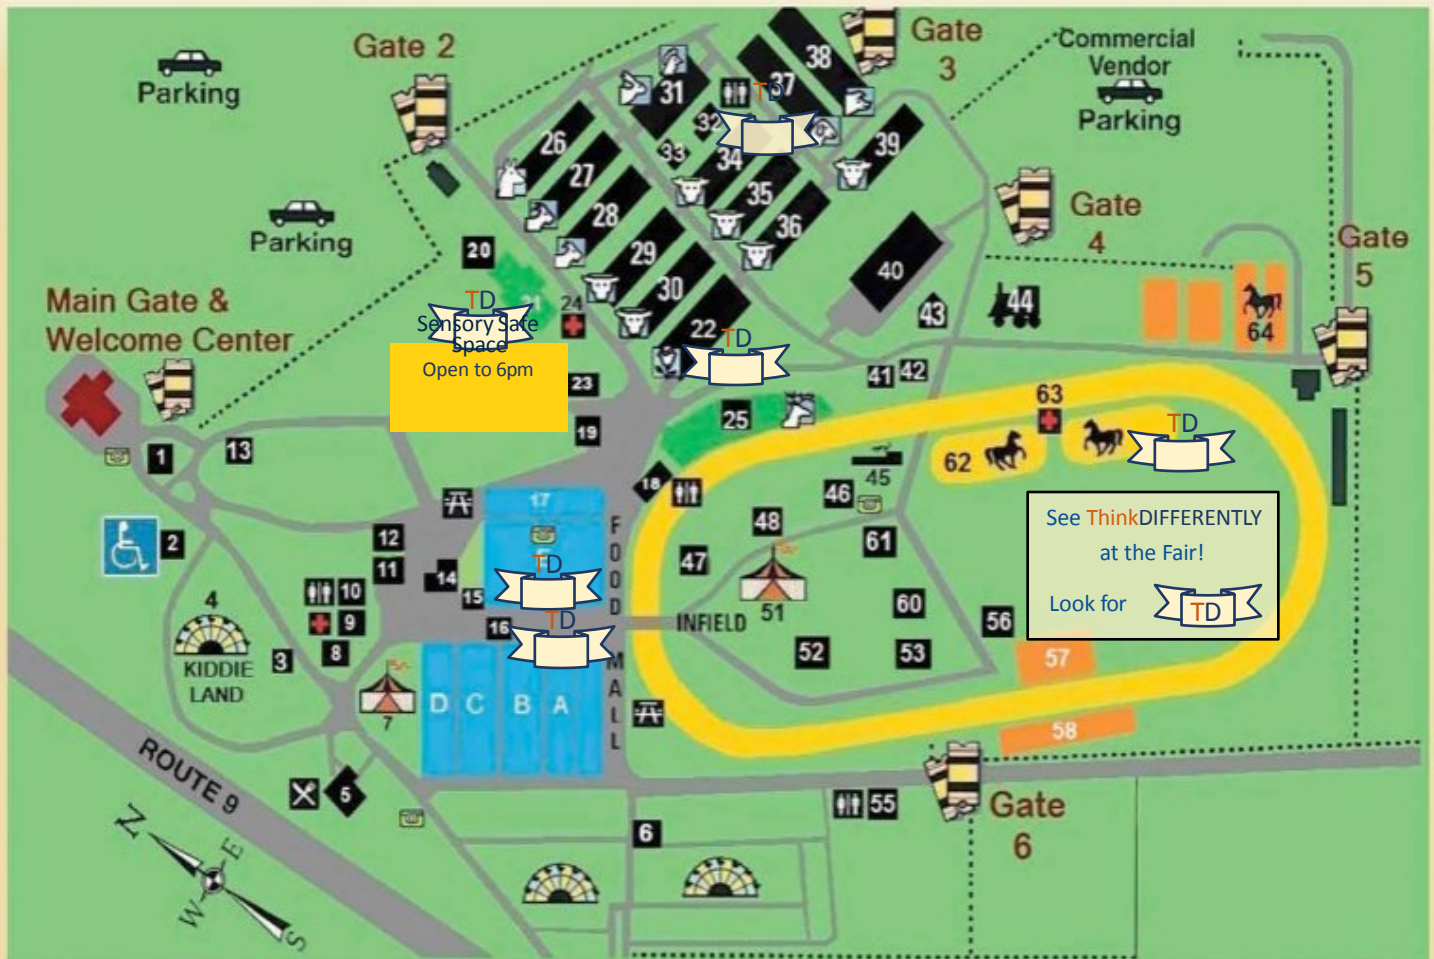

ThinkDIFFERENTLY.

AT THE FAIRGROUNDS

01 Welcome Center - Main Gate 02 Wheelchair & Motorized Scooter Rentals 03 Woodlife Chainsaw Carving 04 Kiddie land & Children's Fun Zone 05 Foster's at the Fair 06 Powers Carnival & Guest Relations/ Ride Redemption 07 Specialty Beverage Tent 08 Safe Kids Place 09 First Aid 10 Restrooms /Central Hudson Phone Charging Station 11 State Police / Lost & Found 12 State Police Dive Tank 13 Welcome Center Stage 14 Administration Bldg. 15 Souvenir Booth 16 Information Booth 17 Rest Area & Octoberfest Beer & Wine Garden	18 Restrooms 19 Fairgrounds Cafe & Horticulture Crossroad 20 A Fair Shake - Best Milkshakes Ever! 21 4H Exhibit Hall & Think Differently! Area 22 Horticulture Bldg 23 Memorial Garden 24 First Aid 25 Wildlife Exhibit 26 llama & Rabbit Barn 27 Goat Barn 28 Goat Barn and Show Tent 29 Dairy Cattle Barn 30 Dairy Cattle Barn 31 Poultry Bldg 32 Livestock Show Office & Restrooms 33 Milk House	34 Livestock Show Ring 35 Dairy Cattle Barn 36 Dairy Cattle Barn 37 Sheep Barn & Wool Work Room 38 Sheep/Pig Barn & Show Ring 39 Open Beef Barn 40 Century Museum Antique Village 41 Cider Mill 42 Sugar House 43 One Room Schoolhouse & Firefighter's Tent 44 Train Station 45 Dock Diving Dogs 46 Two by Two Animal Haven 47 Andy Rotz Wild West Show 48 Pawstar's Frisbee Dogs 51 Salute to Agriculture & Dairy Birthing Tent 52 Commerford's Petting Zoo Pony & Camel Rides	53 Rosaire's Racing Pigs 55 Restrooms 56 Grandstand Side Bar 57 Rhinebeck Bank Main Stage 58 Grandstand Seating 60 Hat City Axe Throwing 61 Dialed Action Sports 62 Horse Arenas 63 First Aid 64 Horse Barns Buildings A, B & C - Commercial Exhibits & Vendors Building D - Specialty Foods & Grange Exhibits Building E - Arts & Crafts & More!

= Sensory Friendly Event Locations