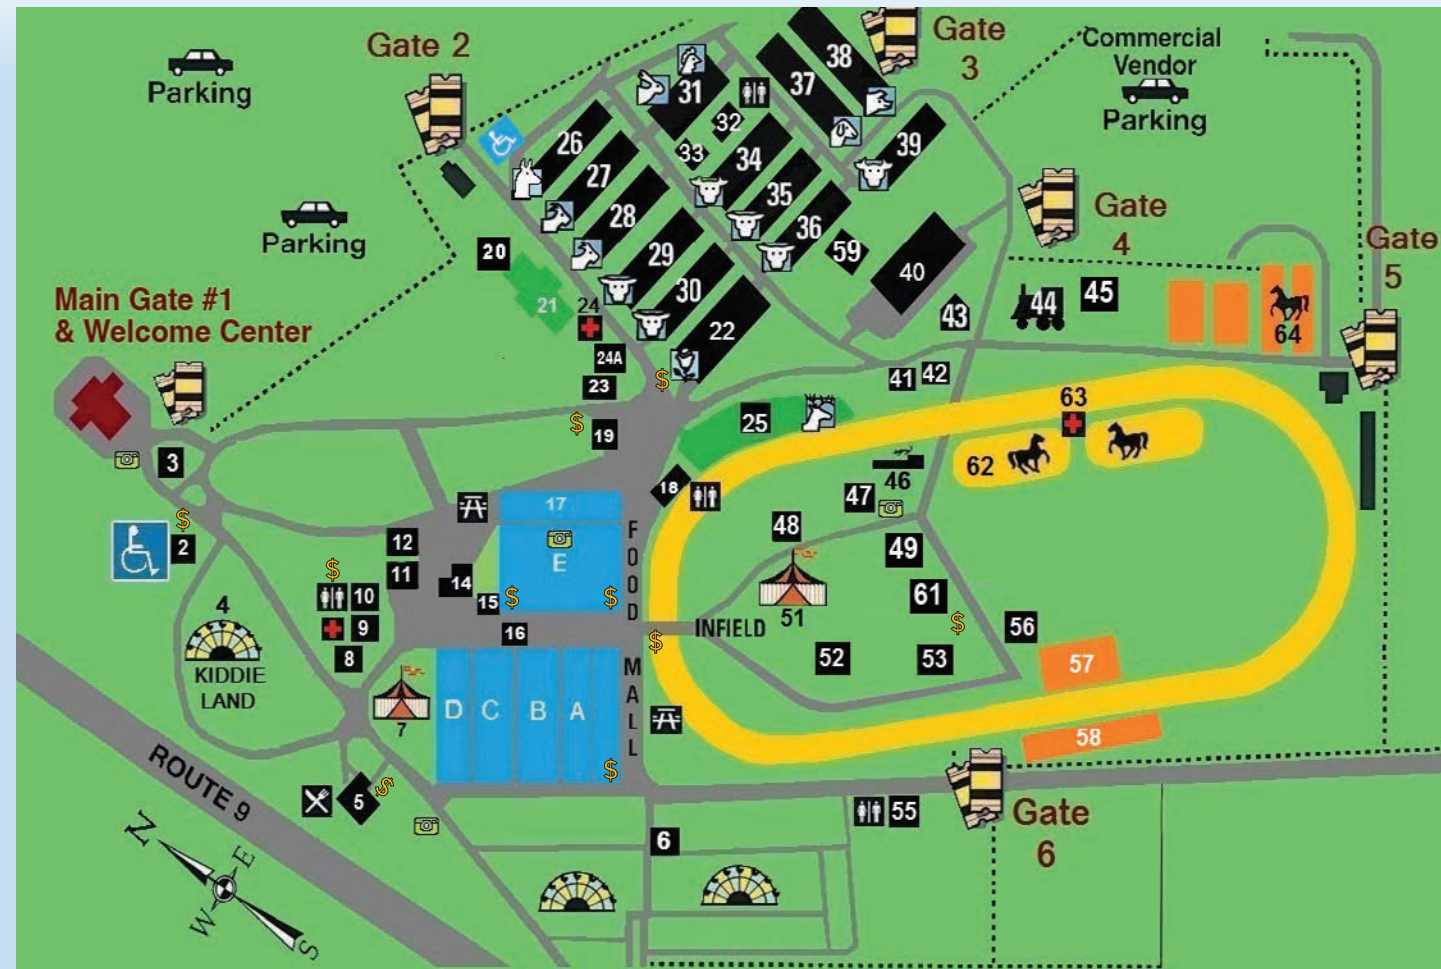

01 Welcome Center - Main Gate	19 Fairgrounds Cafe & Horticulture Crossroad	36 Dairy Cattle Barn	56 Grandstand Side Bar
02 Wheelchair & Motorized Scooter Rentals	20 A Fair Shake – Best Milkshakes Ever!	37 Sheep Barn & Wool Work Room	57 Rhinebeck Bank Main Stage
03 Welcome Center Stage - Hilby the Skinny German Juggler	21 4-H Exhibit Hall & Think Differently! Area (TD)	38 Sheep/Pig Barn & Show Ring	58 Grandstand Seating
04 Kiddle land & Children's Fun Zone	22 Horticulture Bldg (TD)	39 Open Beef Barn	59 Hudson Valley Farm Life
05 Foster's at the Fair	23 Memorial Garden	40 Century Museum Antique Village	61 Wheels of Agriculture Game Show
06 Powers Carnival & Guest Relations/ Ride Redemption	24 First Aid (+)	41 Cider Mill	62 Horse Arenas (TD)
07 Specialty Beverage Tent	24A Butter Sculpture	42 Sugar House	Blacksmith Contest - Sunday Only
08 Safe Kids Place & Rock n' Rest Tent	25 Wildlife Exhibit * First Bite Fishing Tank *	43 One Room Schoolhouse	63 First Aid (+)
09 First Aid (+)	26 Goat Barn	44 Train Station	64 Horse Barns
10 Restrooms /Central Hudson Phone Charging Station	27 Goat Barn	45 Dutchess County Fireman's Museum	
11 State Police / Lost & Found	28 Goat Barn and Show Tent	46 Dock Diving Dogs	
12 State Police Dive Tank	29 Dairy Cattle Barn	47 Two by Two Animal Haven	
14 Administration Bldg	30 Dairy Cattle Barn	48 Pawstar's Frisbee Dogs	
15 Souvenir Booth	31 Poultry & Rabbit Bldg	49 Agrigolf	
16 Information Booth (TD)	32 Livestock Show Office & Restrooms	51 Salute to Agriculture & Dairy Birthing Tent	
17 Rest Area & Octoberfest Beer & Wine Garden	33 Milk House	52 Commerford's Petting Zoo Pony & Camel Rides	
18 Restrooms	34 Livestock Show Ring (TD)	53 Rosaire's Racing Pigs	
	35 Dairy Cattle Barn	55 Restrooms	

(TD) = Think DIFFERENTLY

We love animals BUT... we have a NO PETS POLICY
• ONLY SERVICE DOGS ALLOWED •
PLEASE DO NOT LEAVE YOUR PET IN THE CAR!

First Aid Stations: Map #9, #24 and #63
Children's Checkpoint: Main Gate #1 and Gate #2
State Police / Security: Map #11
Mobility Carts, Wheelchairs, Wagons,
Strollers Rentals: Main Gate #1 & Gate #2

All equipment is on a first come, first serve basis.
Call Scootaround 888-441-7575
to reserve equipment, or visit their website:
scootaround.com/mobility-rentals/rent-online
then select "Event"